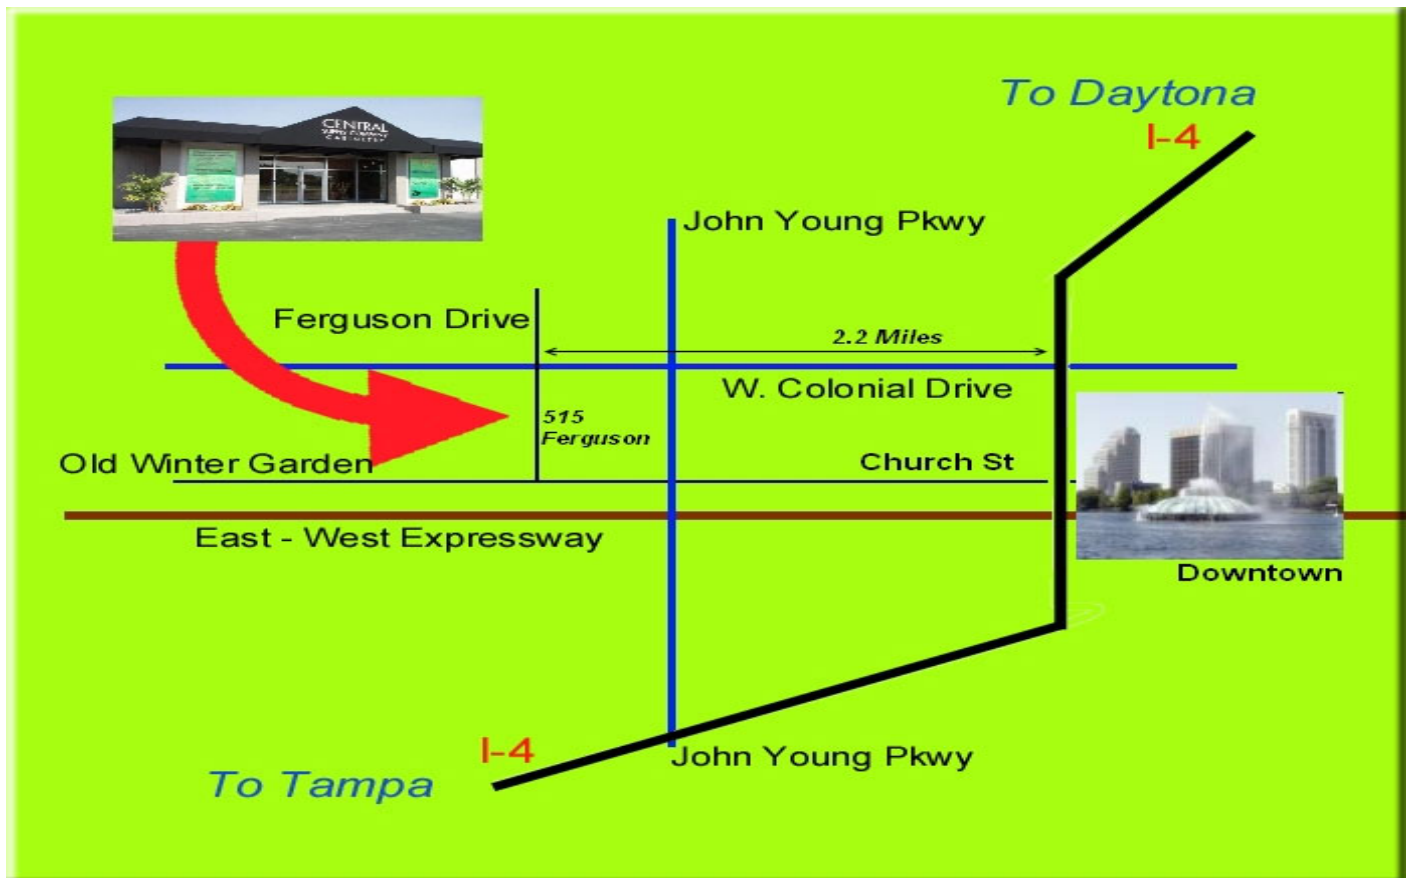

SHOWROOM HOURS

Mon - Fri 8-5
Saturdays 9-1

515 Ferguson Drive, Orlando, 32805
407-299-1841